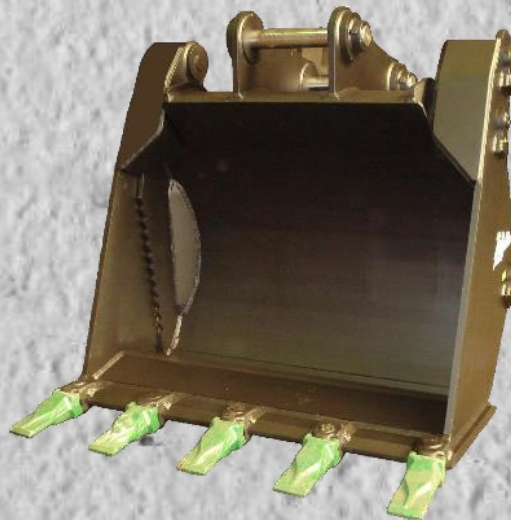

Embrey

ATTACHMENTS

EXCAVATOR BUCKETS

Buckets suitable for a wide variety of heavy-duty applications

BUCKETS SUITABLE FOR EVERY JOB

Manufacturing buckets, rippers, shaker buckets, screens and more, suitable for all makes and models of excavators plus spare parts for any existing equipment. We also do repairs to buckets and all kinds of machinery.

WIDE SELECTION AVAILABLE

Including:

- ✓ Shaker Buckets
- ✓ Mud Buckets
- ✓ Loader Buckets
- ✓ 4-in-one Buckets

CUSTOM MADE BUCKETS

Custom designed Embrey Attachments Buckets, manufactured in Melbourne. Contact us and we can build to your exact requirements.