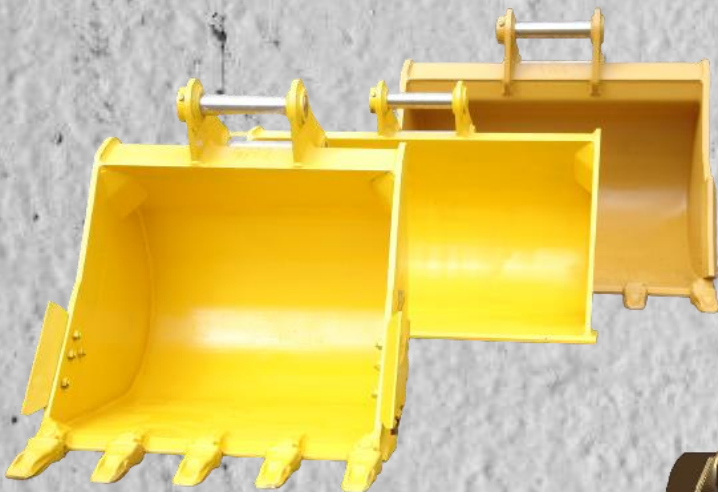

Embrey

ATTACHMENTS

EXCAVATOR BUCKETS

Buckets suitable for a wide variety of heavy-duty applications

BUCKETS SUITABLE FOR EVERY JOB

Manufacturing buckets, rippers, shaker buckets, screens and more, suitable for all makes and models of excavators plus spare parts for any existing equipment. We also do repairs to buckets and all kinds of machinery.

WIDE SELECTION AVAILABLE

Including:

- ✓ Shaker Buckets
- ✓ Mud Buckets
- ✓ Loader Buckets
- ✓ 4-in-one Buckets

CUSTOM MADE BUCKETS

Custom designed Embrey Attachments Buckets, manufactured in Melbourne. Contact us and we can build to your exact requirements.