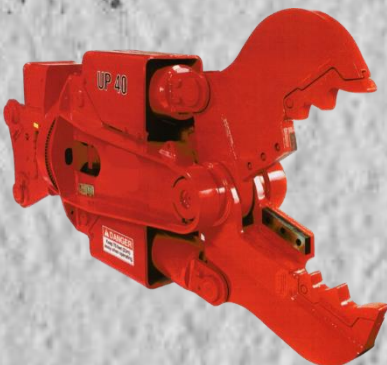

Embrey

ATTACHMENTS AND STEEL SALES

Cable Shears

CUSTOM MADE ATTACHMENTS

Special custom-made attachments to suit your specific material processing or handling requirements

Custom Attachment Examples

- ✓ Bar Grapple
- ✓ Drum Grapple
- ✓ Aluminium Nibbler
- ✓ Car Grapple
- ✓ Cable Shears
- ✓ Give us a call to discuss the possibilities

Suitable For

- ✓ Any type of attachment that has special requirements

Universal Processor

Drum Grapple

Quick Arm and Bush

Bar Grapple

Plate Shear