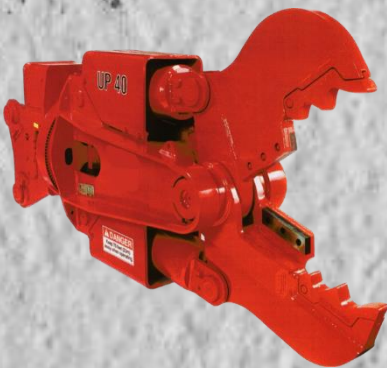

Embrey

ATTACHMENTS

Cable Shears

CUSTOM MADE ATTACHMENTS

Special custom-made attachments to suit your specific material processing or handling requirements

Custom Attachment Examples

- ✓ Bar Grapple
- ✓ Drum Grapple
- ✓ Aluminium Nibbler
- ✓ Car Grapple
- ✓ Cable Shears
- ✓ Give us a call to discuss the possibilities

Suitable For

- ✓ Any type of attachment that has special requirements

Universal Processor

Drum Grapple

Quick Arm and Bush

Bar Grapple

Plate Shear